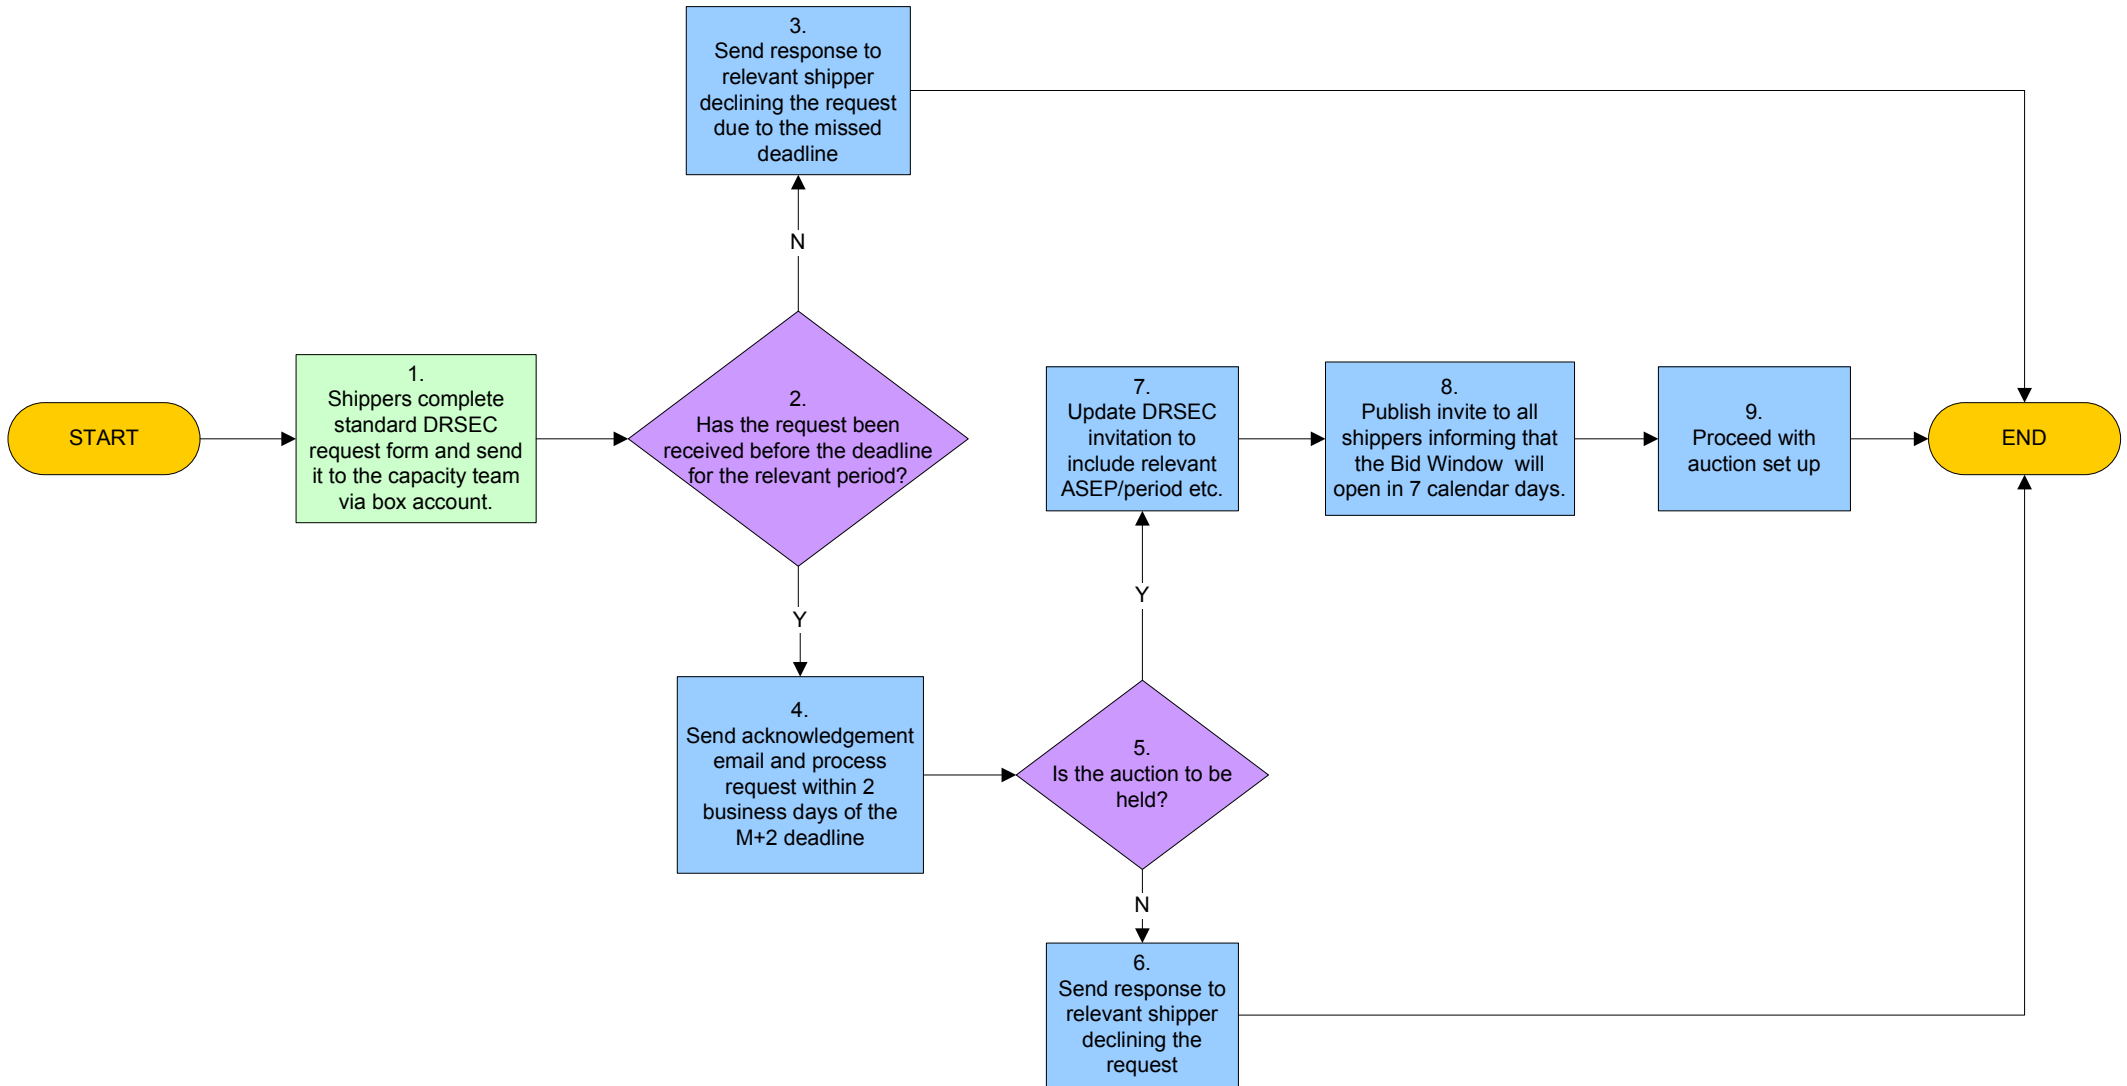

Long Term DRSEC Auction Request Process Flow Diagram

Key

= Capacity Team Action

= Shipper Action